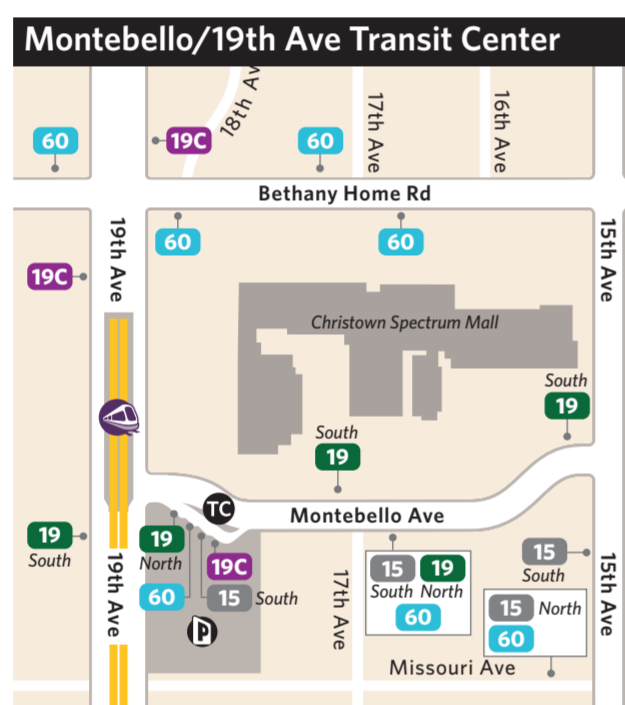

TC Transit Center Bus and Light Rail Boarding Areas

Áreas de Abordaje del Autobús y del Tren Ligero en el Centro de Transporte

Guide to Service Frequency

Guía a la Frecuencia del Servicio

This table shows approximate service frequency for local bus, LINK, Express/RAPID buses, and Valley Metro light rail. Service frequency can vary over segments of a bus route. For some routes, frequencies are listed for service between the streets shown in *italics* in the table. For up-to-the-minute arrival times, always use NextRide (see instructions below). For full service details, visit valleymetro.org.