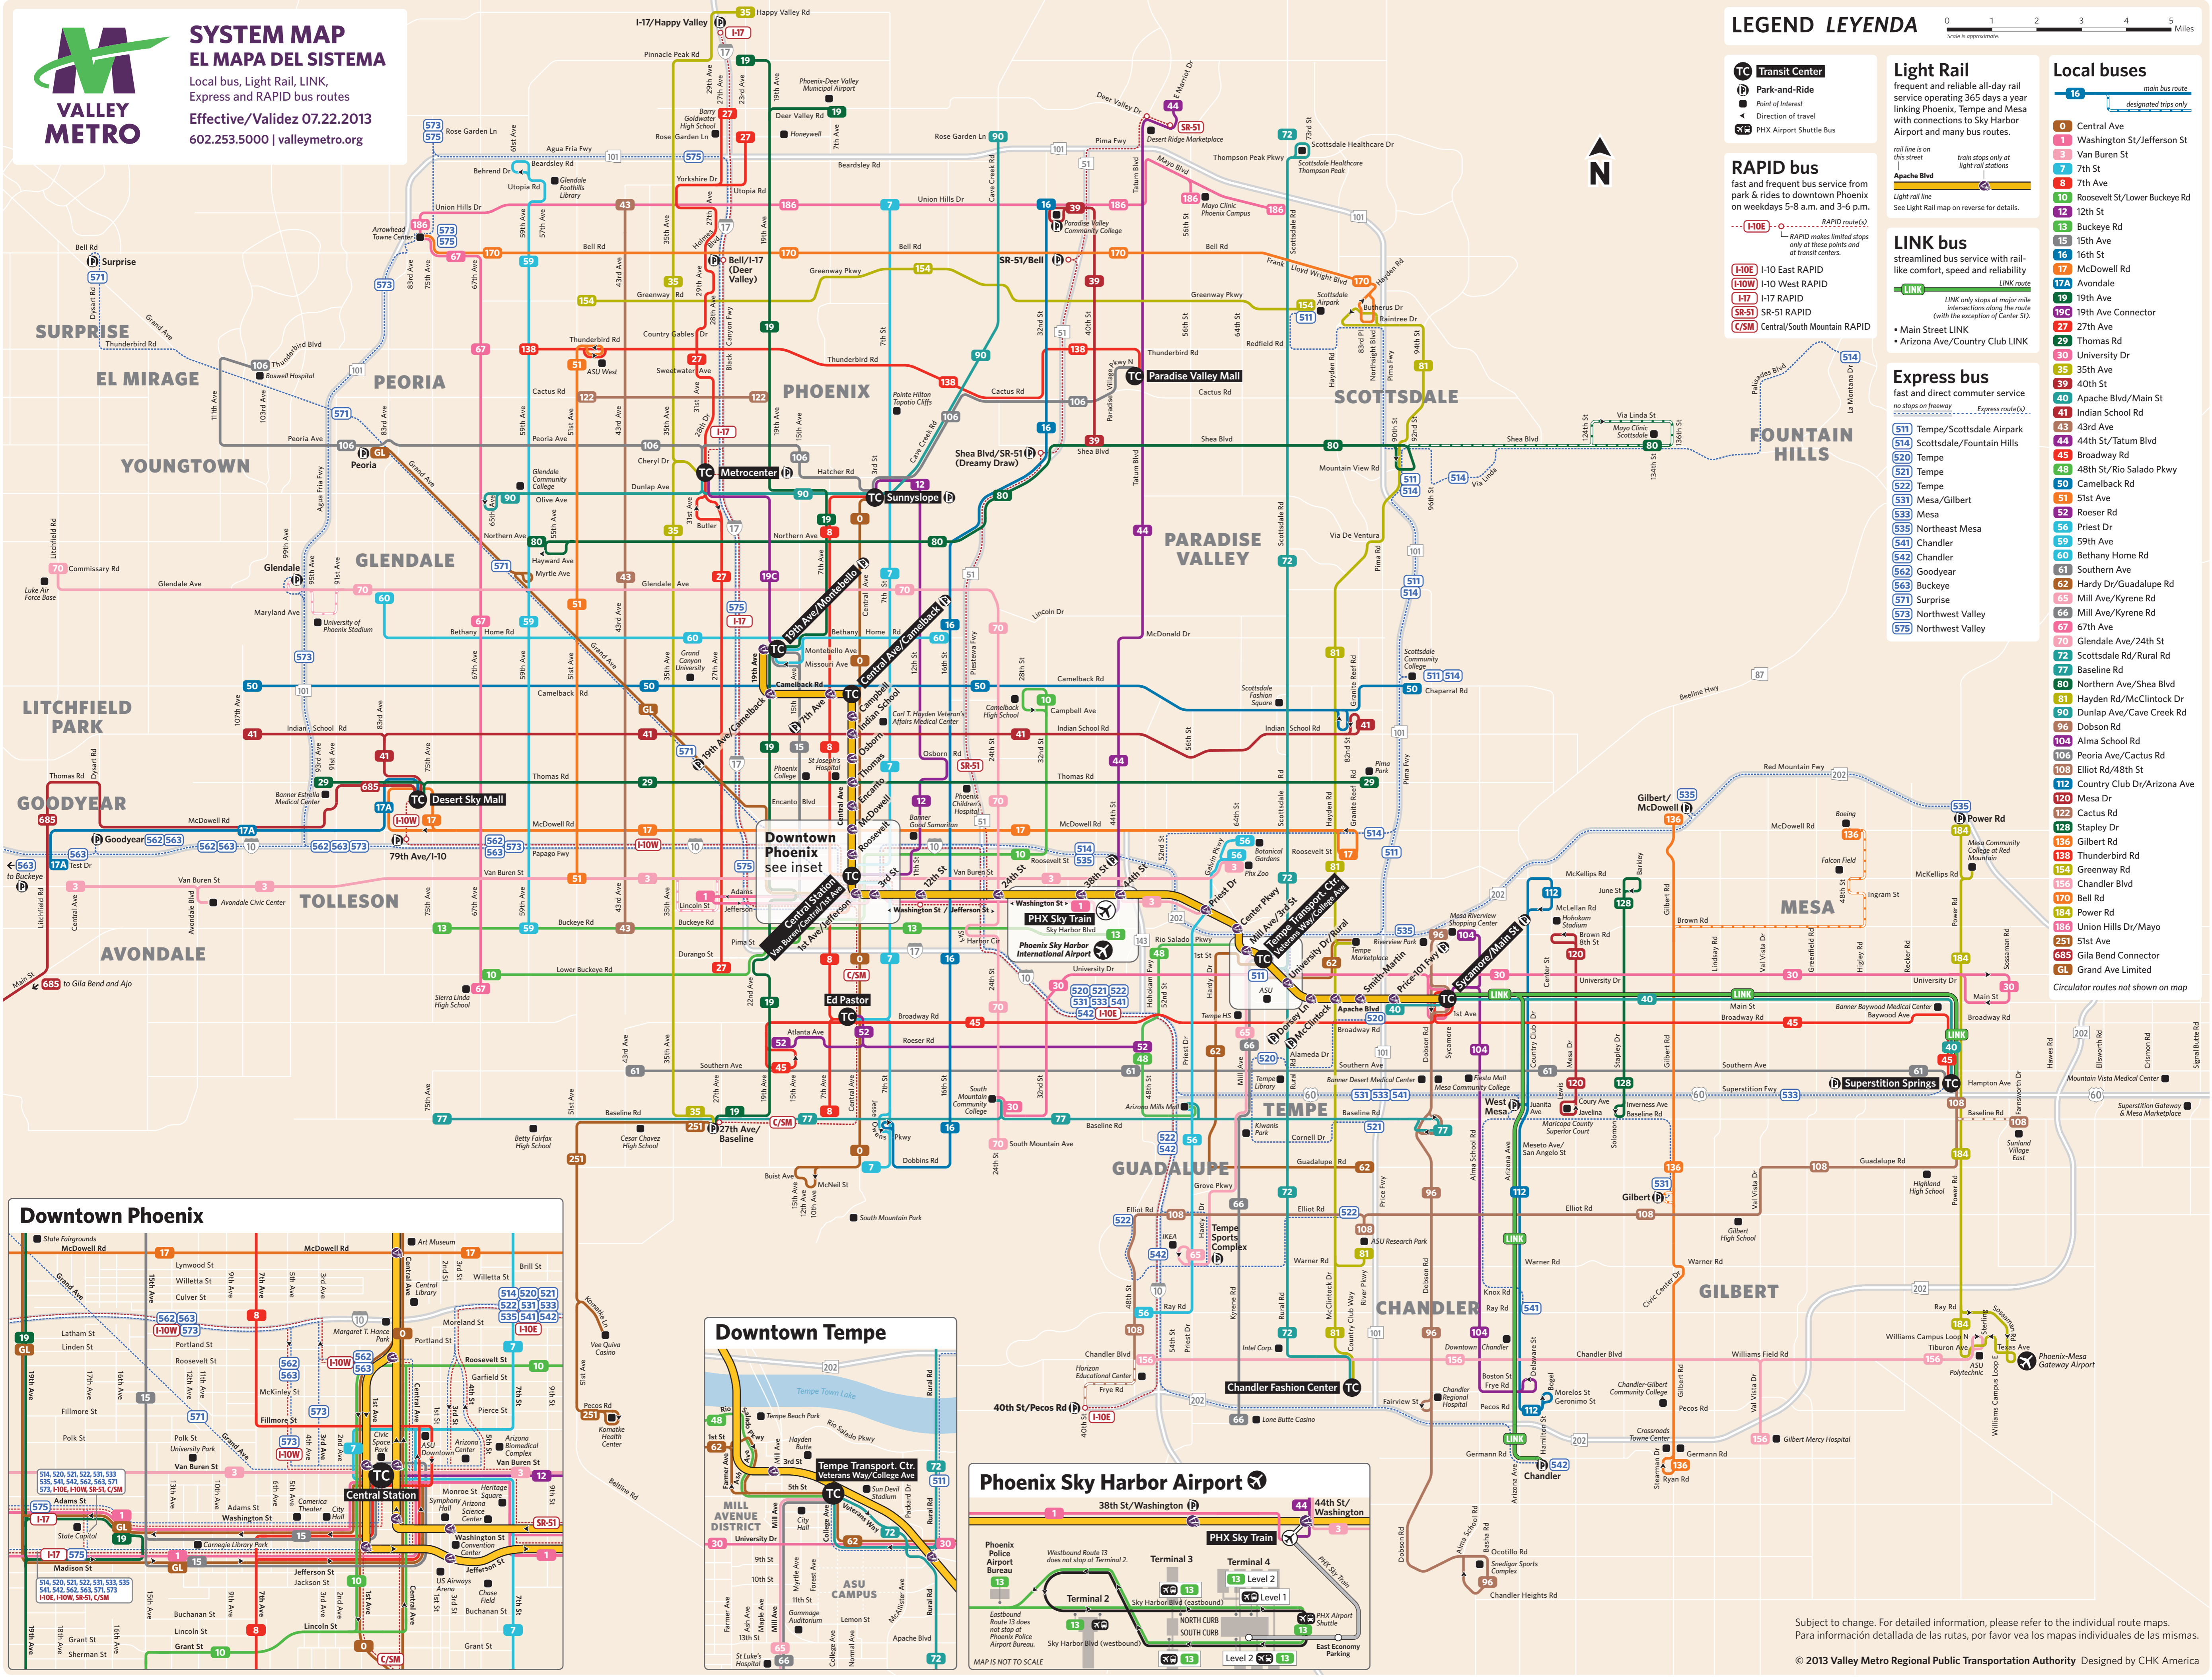

**Light Rail**  
frequent and reliable all-day rail service operating 365 days a year linking Phoenix, Tempe and Mesa with connections to Sky Harbor Airport and many bus routes.

**Local buses**

**LINK bus**  
streamlined bus service with rail-like comfort, speed and reliability

LINK only stops at major mile intersections along the route (with the exception of Center St).

- Main Street LINK
- Arizona Ave/Country Club LINK

- Express bus**  
fast and direct commuter service no stops on freeway
- 511** Tempe/Scottsdale Airport
  - 514** Scottsdale/Fountain Hills
  - 520** Tempe
  - 521** Tempe
  - 522** Tempe
  - 531** Mesa/Gilbert
  - 533** Mesa
  - 535** Northeast Mesa
  - 541** Chandler
  - 542** Chandler
  - 562** Goodyear
  - 563** Buckeye
  - 571** Surprise
  - 573** Northwest Valley
  - 575** Northwest Valley

# TC Transit Center Bus and Light Rail Boarding Areas