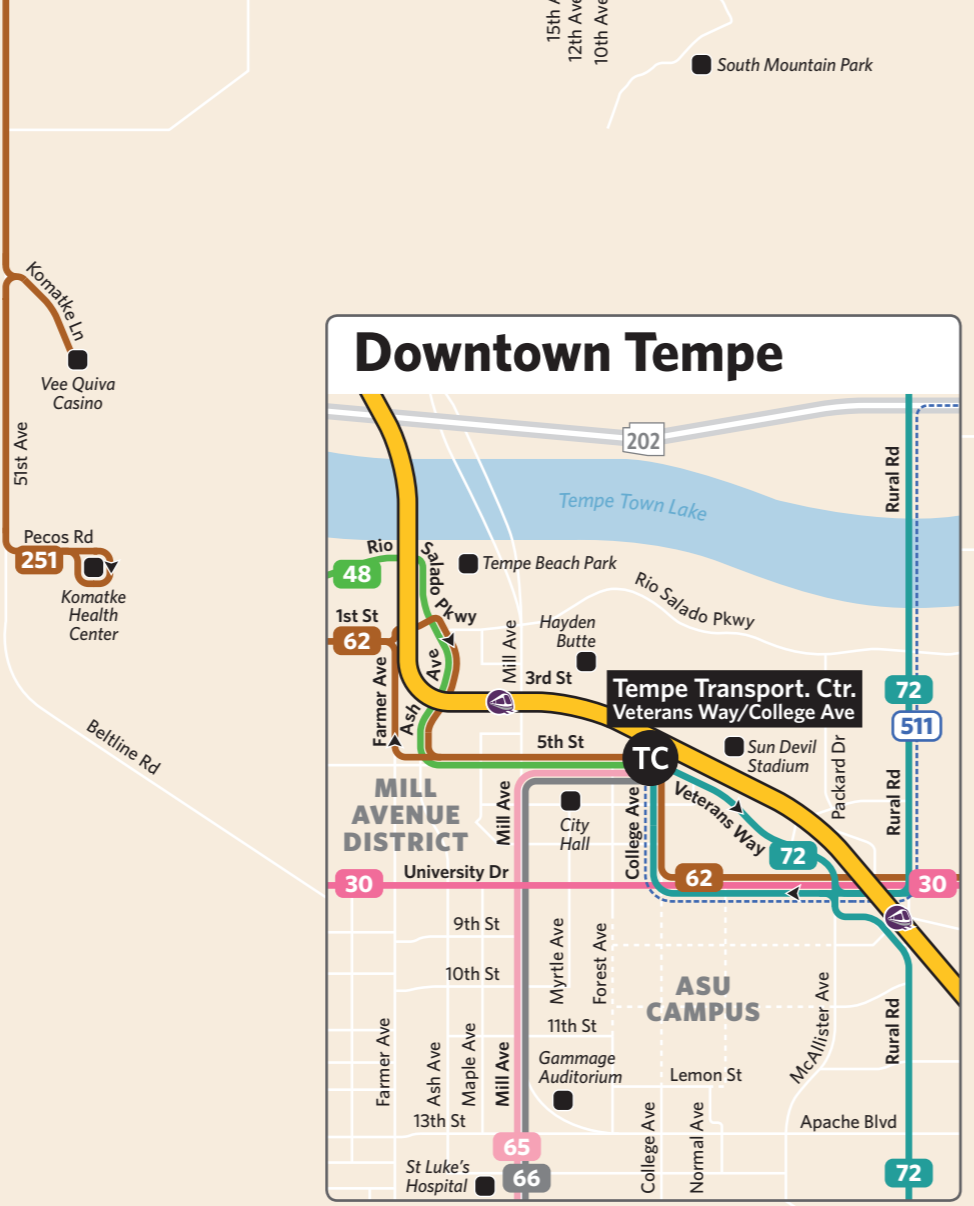

# SYSTEM MAP EL MAPA DEL SISTEMA

Local bus, Light Rail, LINK,  
Express and RAPID bus routes  
Effective/Valides 07.22.2013  
602.253.5000 | valleymetro.org

LEGEND LEYENDA 0 1 2 3 4 5 Miles

- TC** Transit Center
- P** Park-and-Ride
- Point of Interest
- ← Direction of Travel
- SR** PHX Airport Shuttle Bus

**Light Rail**  
frequent and reliable all-day rail service operating 365 days a year linking Phoenix, Tempe and Mesa with connections to Sky Harbor Airport and many bus routes.

**Local buses**

**LINK bus**  
streamlined bus service with rail-like comfort, speed and reliability

LINK only stops at major mile intersections along the route (with the exception of Center St).

- Main Street LINK
- Arizona Ave/Country Club LINK

- Express bus**  
fast and direct commuter service no stops on freeway
- 511** Tempe/Scottsdale Airport
  - 514** Scottsdale/Fountain Hills
  - 520** Tempe
  - 521** Tempe
  - 522** Tempe
  - 531** Mesa/Gilbert
  - 533** Mesa
  - 535** Northeast Mesa
  - 541** Chandler
  - 542** Chandler
  - 562** Goodyear
  - 563** Buckeye
  - 571** Surprise
  - 573** Northwest Valley
  - 575** Northwest Valley

# TC Transit Center Bus and Light Rail Boarding Areas