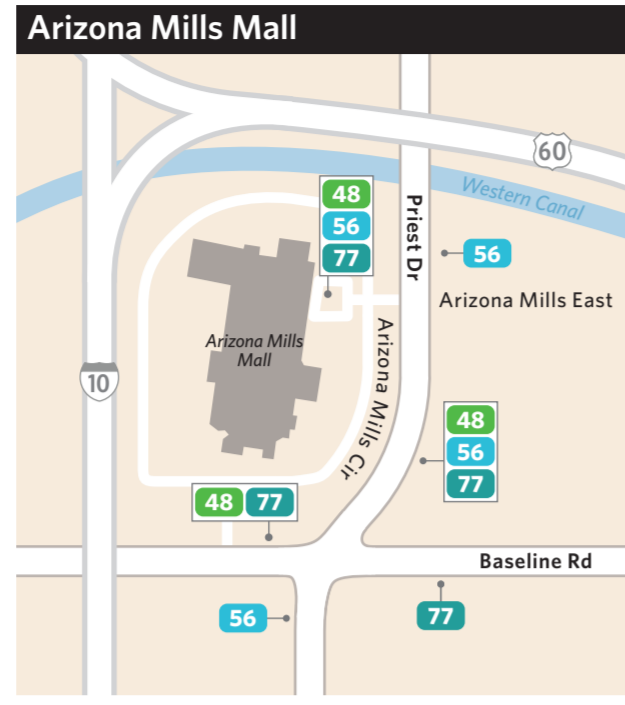

TC Transit Center Bus and Light Rail Boarding Areas

Áreas de Abordaje del Autobús y del Tren Ligero en el Centro de Transporte

Guide to Service Frequency

Guía a la Frecuencia del Servicio

This table shows approximate service frequency for local bus, LINK, Express/RAPID buses, and Valley Metro light rail. Service frequency can vary over segments of a bus route. For some routes, frequencies are listed for service between the streets shown in *italics* in the table. For up-to-the-minute arrival times, always use NextRide (see instructions below). For full service details, visit valleymetro.org.