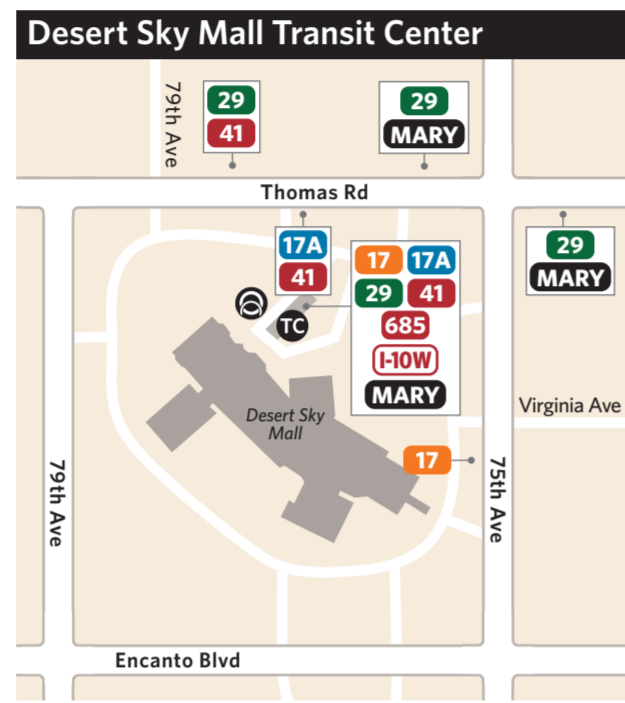

TC Transit Center Bus and Light Rail Boarding Areas

Áreas de Abordaje del Autobús y del Tren Ligero en el Centro de Transporte

Guide to Service Frequency

Guía a la Frecuencia del Servicio

This table shows approximate service frequency for local bus, LINK, Express/RAPID buses, and Valley Metro light rail. Service frequency can vary over segments of a bus route. For some routes, frequencies are listed for service between the streets shown in *italics* in the table. For up-to-the-minute arrival times, always use NextRide (see instructions below). For full service details, visit valleymetro.org.