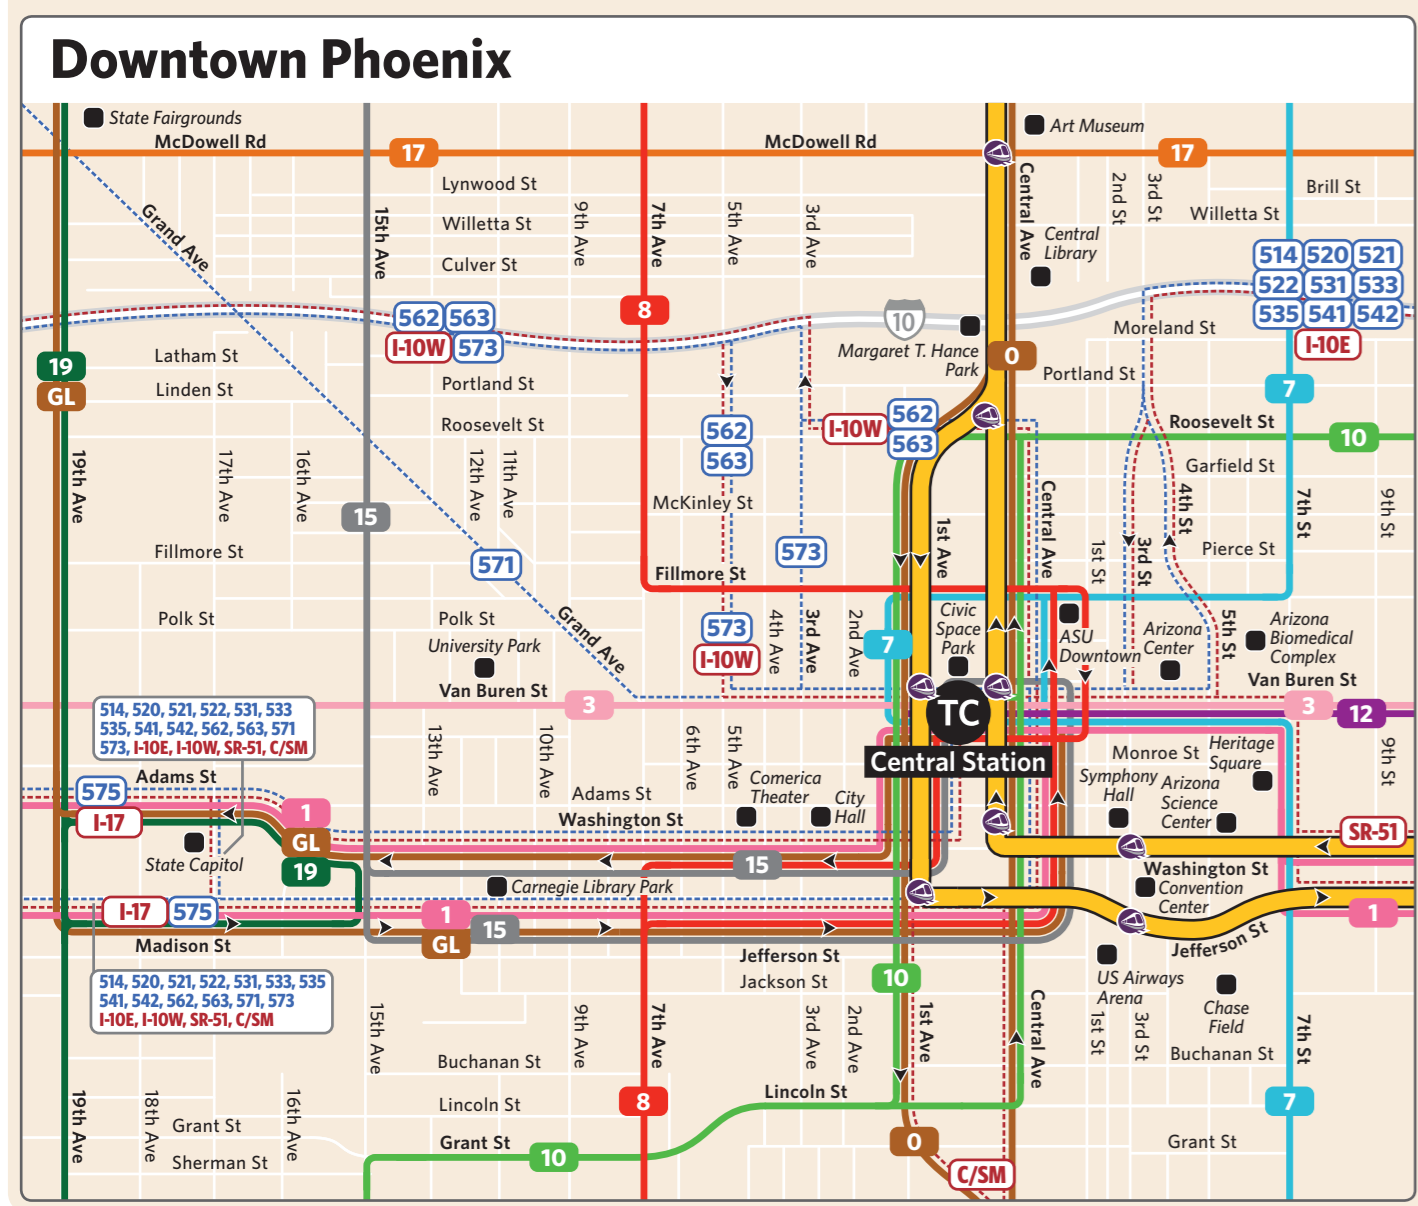

# SYSTEM MAP EL MAPA DEL SISTEMA

Local bus, Light Rail, LINK,  
Express and RAPID bus routes  
Effective/Valides 07.22.2013  
602.253.5000 | valleymetro.org

LEGEND LEYENDA 0 1 2 3 4 5 Miles

- TC** Transit Center
- P** Park-and-Ride
- Point of Interest
- ← Direction of Travel
- SR** PHX Airport Shuttle Bus

**Light Rail**  
frequent and reliable all-day rail service operating 365 days a year linking Phoenix, Tempe and Mesa with connections to Sky Harbor Airport and many bus routes.

**Local buses**

**LINK bus**  
streamlined bus service with rail-like comfort, speed and reliability

LINK only stops at major mile intersections along the route (with the exception of Center St).

- Main Street LINK
- Arizona Ave/Country Club LINK

- Express bus**  
fast and direct commuter service no stops on freeway
- 511** Tempe/Scottsdale Airport
  - 514** Scottsdale/Fountain Hills
  - 520** Tempe
  - 521** Tempe
  - 522** Tempe
  - 531** Mesa/Gilbert
  - 533** Mesa
  - 535** Northeast Mesa
  - 541** Chandler
  - 542** Chandler
  - 562** Goodyear
  - 563** Buckeye
  - 571** Surprise
  - 573** Northwest Valley
  - 575** Northwest Valley

# TC Transit Center Bus and Light Rail Boarding Areas