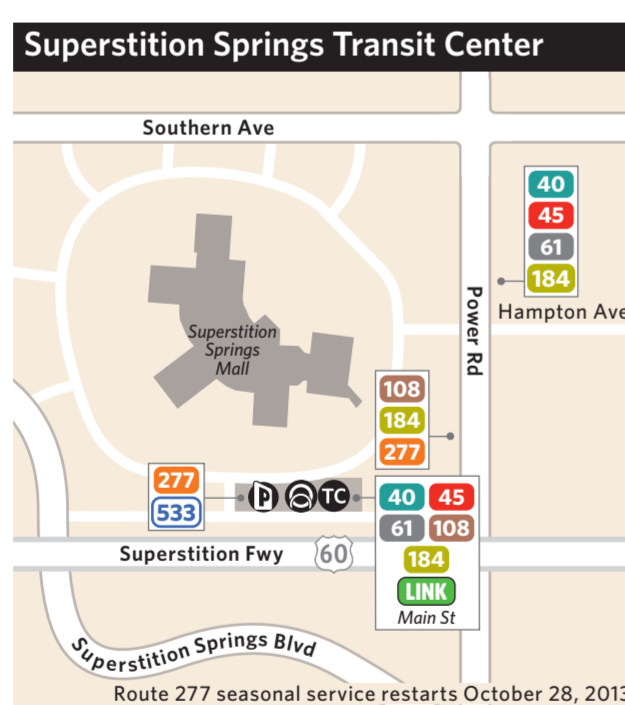

TC Transit Center Bus and Light Rail Boarding Areas

Áreas de Abordaje del Autobús y del Tren Ligero en el Centro de Transporte

Guide to Service Frequency

Guía a la Frecuencia del Servicio

This table shows approximate service frequency for local bus, LINK, Express/RAPID buses, and Valley Metro light rail. Service frequency can vary over segments of a bus route. For some routes, frequencies are listed for service between the streets shown in *italics* in the table. For up-to-the-minute arrival times, always use NextRide (see instructions below). For full service details, visit valleymetro.org.