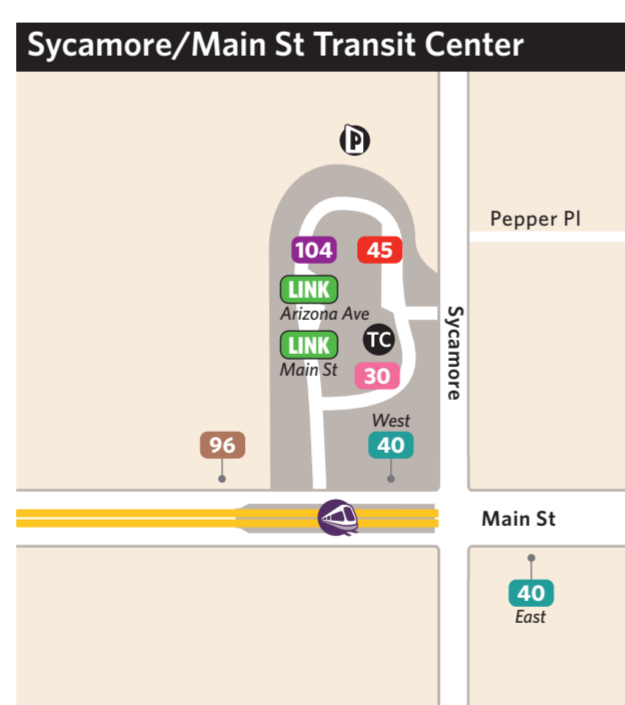

TC Transit Center Bus and Light Rail Boarding Areas

Áreas de Abordaje del Autobús y del Tren Ligero en el Centro de Transporte

Guide to Service Frequency

Guía a la Frecuencia del Servicio

This table shows approximate service frequency for local bus, LINK, Express/RAPID buses, and Valley Metro light rail. Service frequency can vary over segments of a bus route. For some routes, frequencies are listed for service between the streets shown in *italics* in the table. For up-to-the-minute arrival times, always use NextRide (see instructions below). For full service details, visit valleymetro.org.