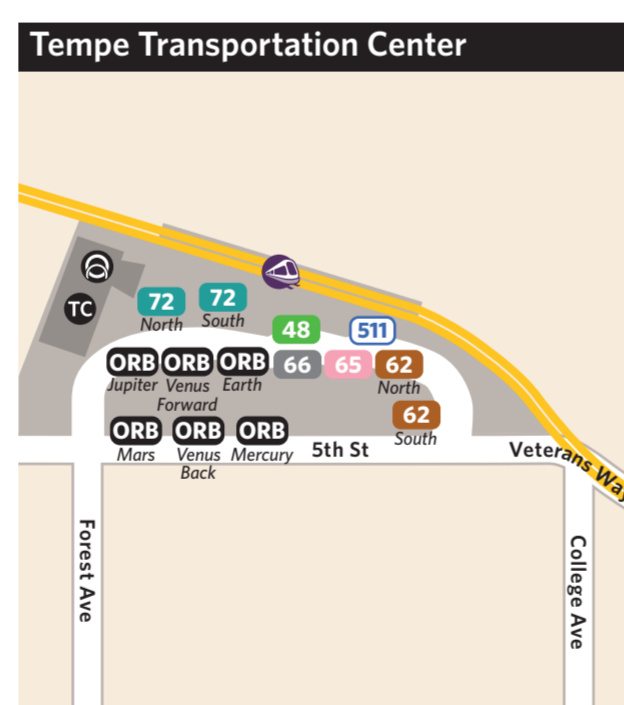

TC Transit Center Bus and Light Rail Boarding Areas

Áreas de Abordaje del Autobús y del Tren Ligero en el Centro de Transporte

Guide to Service Frequency

Guía a la Frecuencia del Servicio

This table shows approximate service frequency for local bus, LINK, Express/RAPID buses, and Valley Metro light rail. Service frequency can vary over segments of a bus route. For some routes, frequencies are listed for service between the streets shown in *italics* in the table. For up-to-the-minute arrival times, always use NextRide (see instructions below). For full service details, visit valleymetro.org.