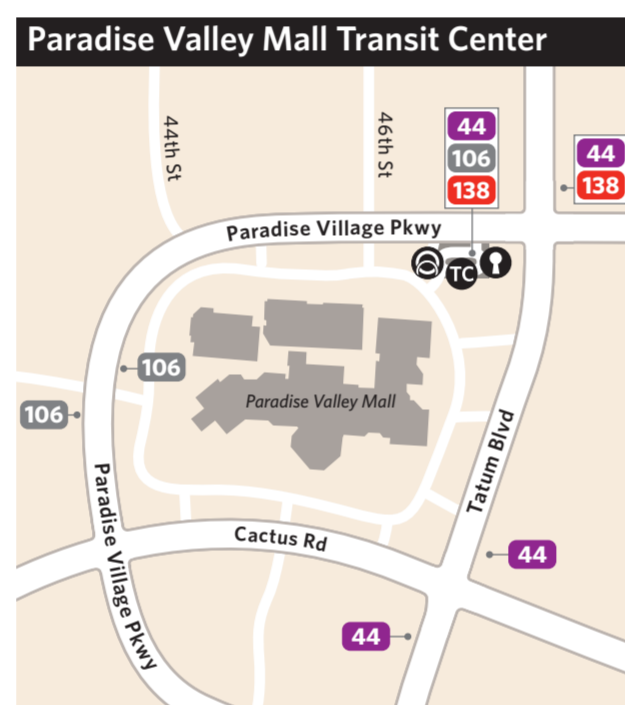

TC Transit Center Bus and Light Rail Boarding Areas

Áreas de Abordaje del Autobús y del Tren Ligero en el Centro de Transporte

Guide to Service Frequency

Guía a la Frecuencia del Servicio

This table shows approximate service frequency for local bus, LINK, Express/RAPID buses, and Valley Metro light rail. Service frequency can vary over segments of a bus route. For some routes, frequencies are listed for service between the streets shown in *italics* in the table. For up-to-the-minute arrival times, always use NextRide (see instructions below). For full service details, visit valleymetro.org.