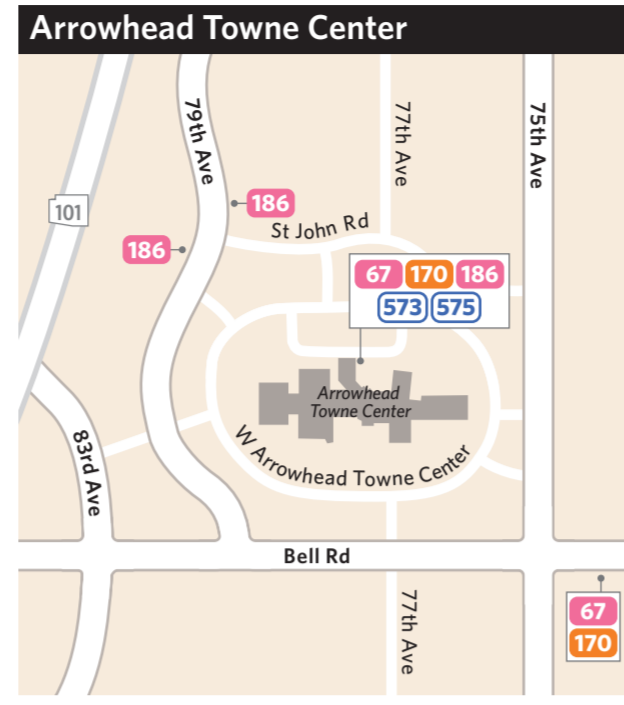

TC Transit Center Bus and Light Rail Boarding Areas

Áreas de Abordaje del Autobús y del Tren Ligero en el Centro de Transporte

Guide to Service Frequency

Guía a la Frecuencia del Servicio

This table shows approximate service frequency for local bus, LINK, Express/RAPID buses, and Valley Metro light rail. Service frequency can vary over segments of a bus route. For some routes, frequencies are listed for service between the streets shown in *italics* in the table. For up-to-the-minute arrival times, always use NextRide (see instructions below). For full service details, visit valleymetro.org.