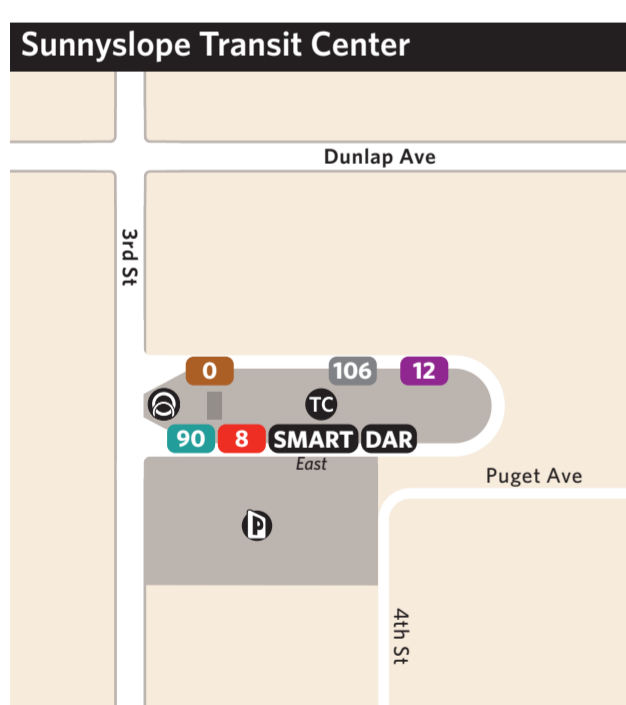

TC Transit Center Bus and Light Rail Boarding Areas

Áreas de Abordaje del Autobús y del Tren Ligero en el Centro de Transporte

Guide to Service Frequency

Guía a la Frecuencia del Servicio

This table shows approximate service frequency for local bus, LINK, Express/RAPID buses, and Valley Metro light rail. Service frequency can vary over segments of a bus route. For some routes, frequencies are listed for service between the streets shown in *italics* in the table. For up-to-the-minute arrival times, always use NextRide (see instructions below). For full service details, visit valleymetro.org.