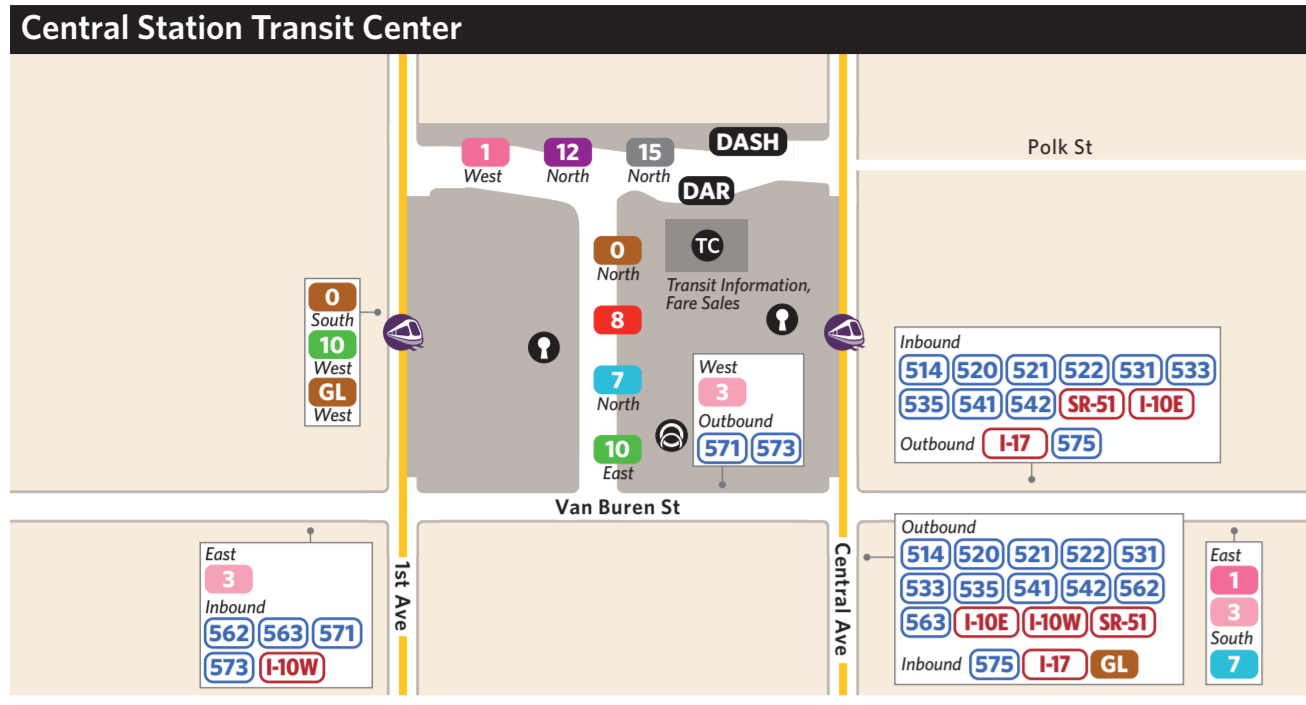

TC Transit Center Bus and Light Rail Boarding Areas

Áreas de Abordaje del Autobús y del Tren Ligero en el Centro de Transporte

Guide to Service Frequency

Guía a la Frecuencia del Servicio

This table shows approximate service frequency for local bus, LINK, Express/RAPID buses, and Valley Metro light rail. Service frequency can vary over segments of a bus route. For some routes, frequencies are listed for service between the streets shown in *italics* in the table. For up-to-the-minute arrival times, always use NextRide (see instructions below). For full service details, visit valleymetro.org.