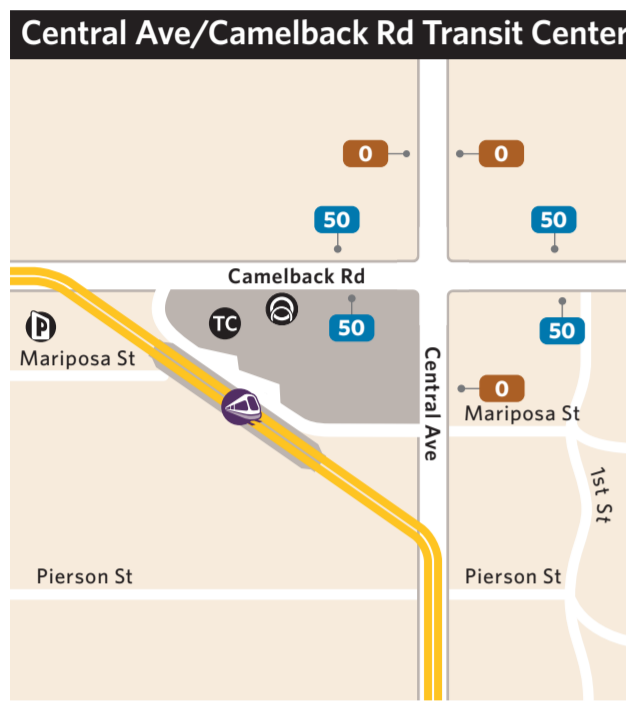

TC Transit Center Bus and Light Rail Boarding Areas

Áreas de Abordaje del Autobús y del Tren Ligero en el Centro de Transporte

Guide to Service Frequency

Guía a la Frecuencia del Servicio

This table shows approximate service frequency for local bus, LINK, Express/RAPID buses, and Valley Metro light rail. Service frequency can vary over segments of a bus route. For some routes, frequencies are listed for service between the streets shown in *italics* in the table. For up-to-the-minute arrival times, always use NextRide (see instructions below). For full service details, visit valleymetro.org.