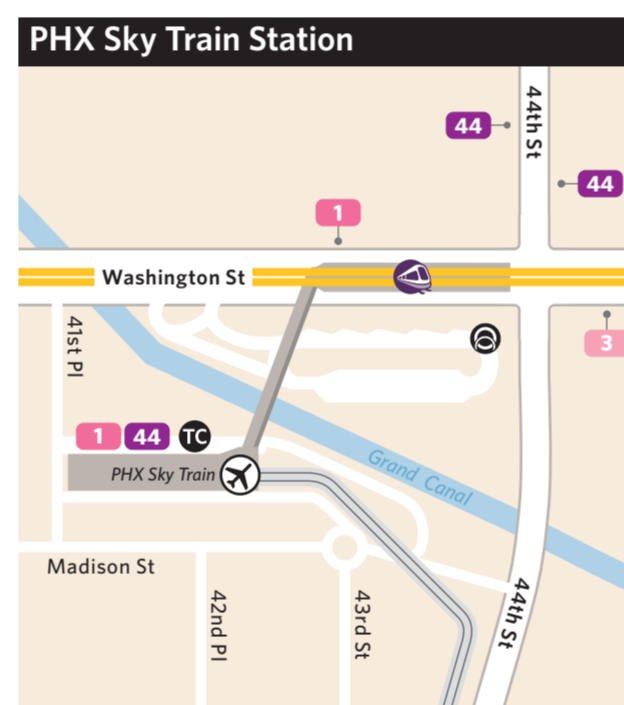

TC Transit Center Bus and Light Rail Boarding Areas

Áreas de Abordaje del Autobús y del Tren Ligero en el Centro de Transporte

Guide to Service Frequency

Guía a la Frecuencia del Servicio

This table shows approximate service frequency for local bus, LINK, Express/RAPID buses, and Valley Metro light rail. Service frequency can vary over segments of a bus route. For some routes, frequencies are listed for service between the streets shown in *italics* in the table. For up-to-the-minute arrival times, always use NextRide (see instructions below). For full service details, visit valleymetro.org.