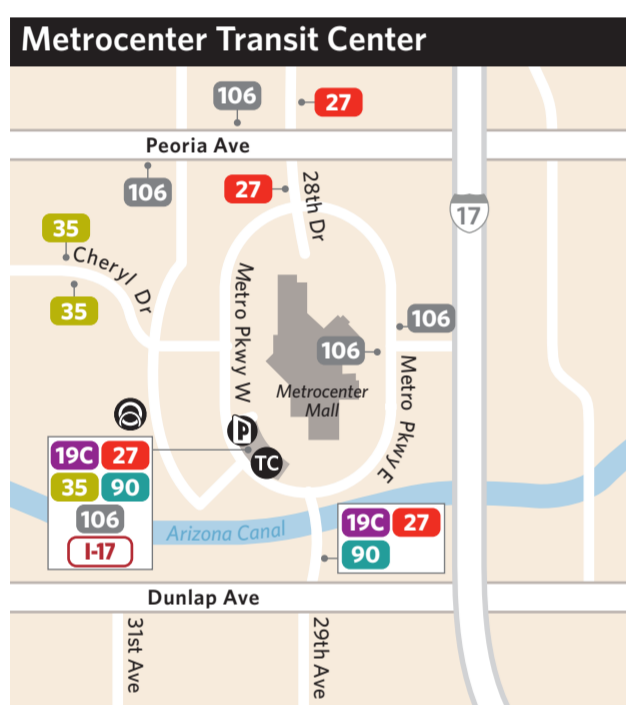

TC Transit Center Bus and Light Rail Boarding Areas

Áreas de Abordaje del Autobús y del Tren Ligero en el Centro de Transporte

Guide to Service Frequency

Guía a la Frecuencia del Servicio

This table shows approximate service frequency for local bus, LINK, Express/RAPID buses, and Valley Metro light rail. Service frequency can vary over segments of a bus route. For some routes, frequencies are listed for service between the streets shown in *italics* in the table. For up-to-the-minute arrival times, always use NextRide (see instructions below). For full service details, visit valleymetro.org.