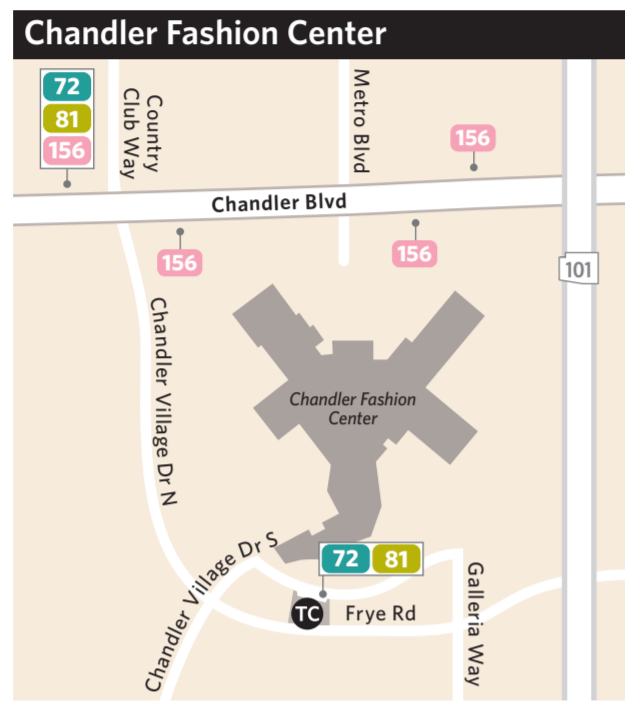

TC Transit Center Bus and Light Rail Boarding Areas

Áreas de Abordaje del Autobús y del Tren Ligero en el Centro de Transporte

Guide to Service Frequency

Guía a la Frecuencia del Servicio

This table shows approximate service frequency for local bus, LINK, Express/RAPID buses, and Valley Metro light rail. Service frequency can vary over segments of a bus route. For some routes, frequencies are listed for service between the streets shown in *italics* in the table. For up-to-the-minute arrival times, always use NextRide (see instructions below). For full service details, visit valleymetro.org.